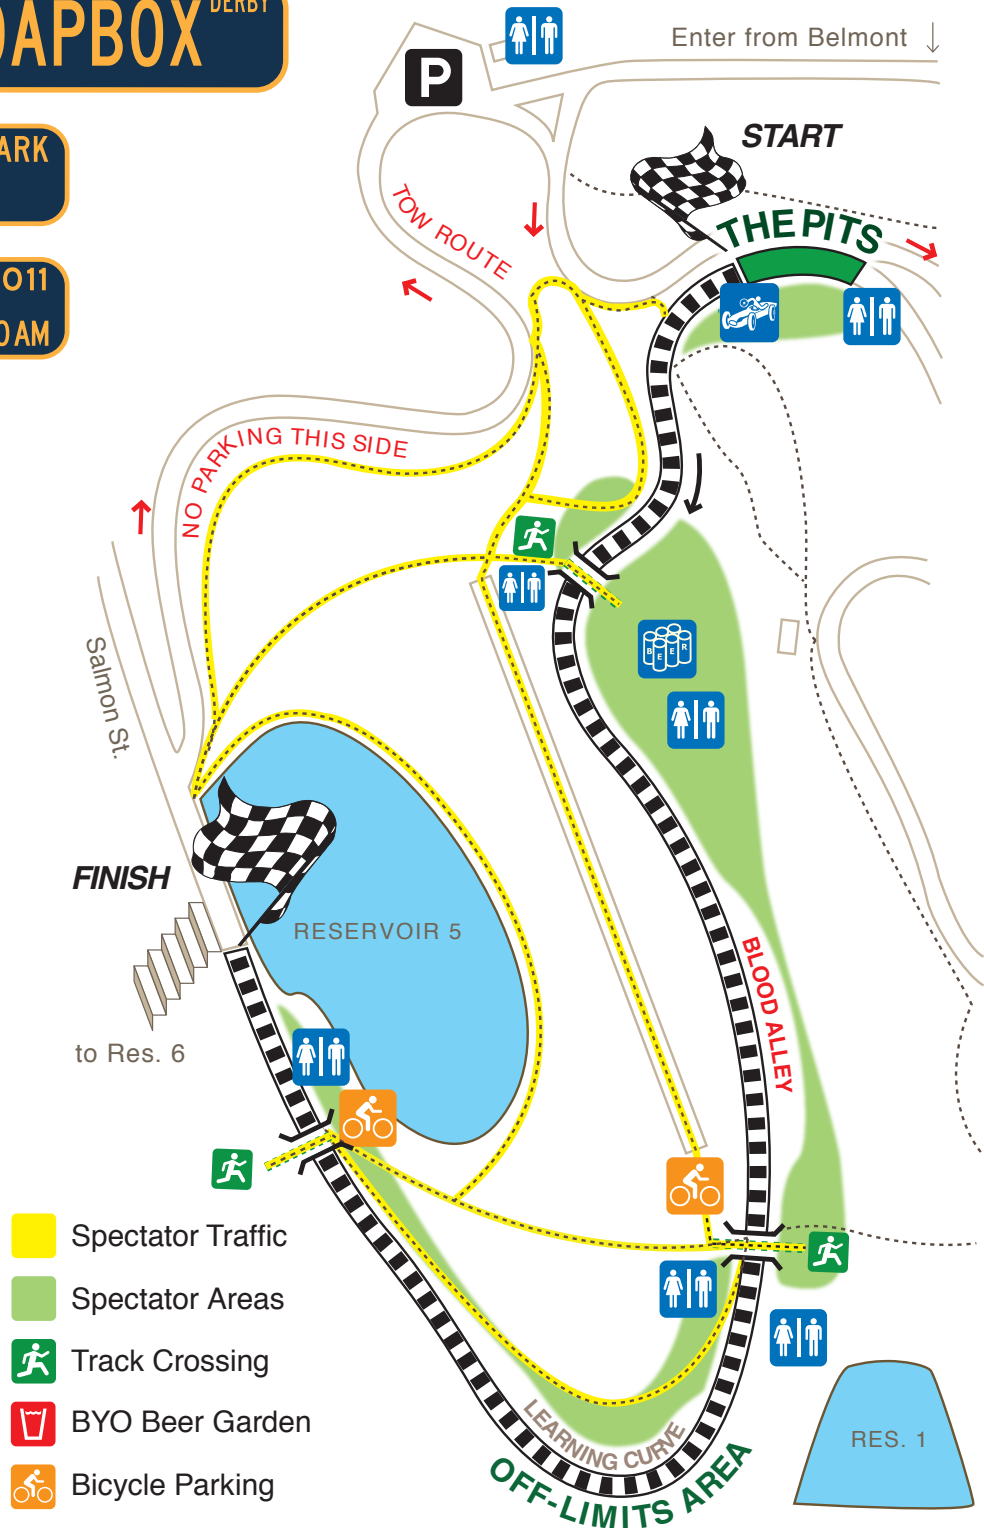

## MT. TABOR PARK

### SPECTATOR RULES OF CONDUCT:

IT'S A PERFECT DAY FOR A PICNIC. GET COMFORTABLE, STAY AND ENJOY THE SPECTACLE!  
PLEASE PACK IN AND PACK OUT YOUR OWN TRASH!

Be kind to Mt. Tabor Park! Keep off the track. Cross at designated crossing areas.

In order for this race to happen in a timely manner, and for your own safety, maintain 10' clearance from the track at all times. If an area is deemed too dangerous for viewers it is marked as an off-limit area. Please view race from designated spectator areas.

Outside area of **learning curve** is CLOSED to all spectators. Beer if allowed in the beer garden, but no booze is allowed.

Don't throw water balloons or interfere with racers.

No parking is allowed on the hillside portion of the tow-lane. Lock up bikes in designated parking areas.